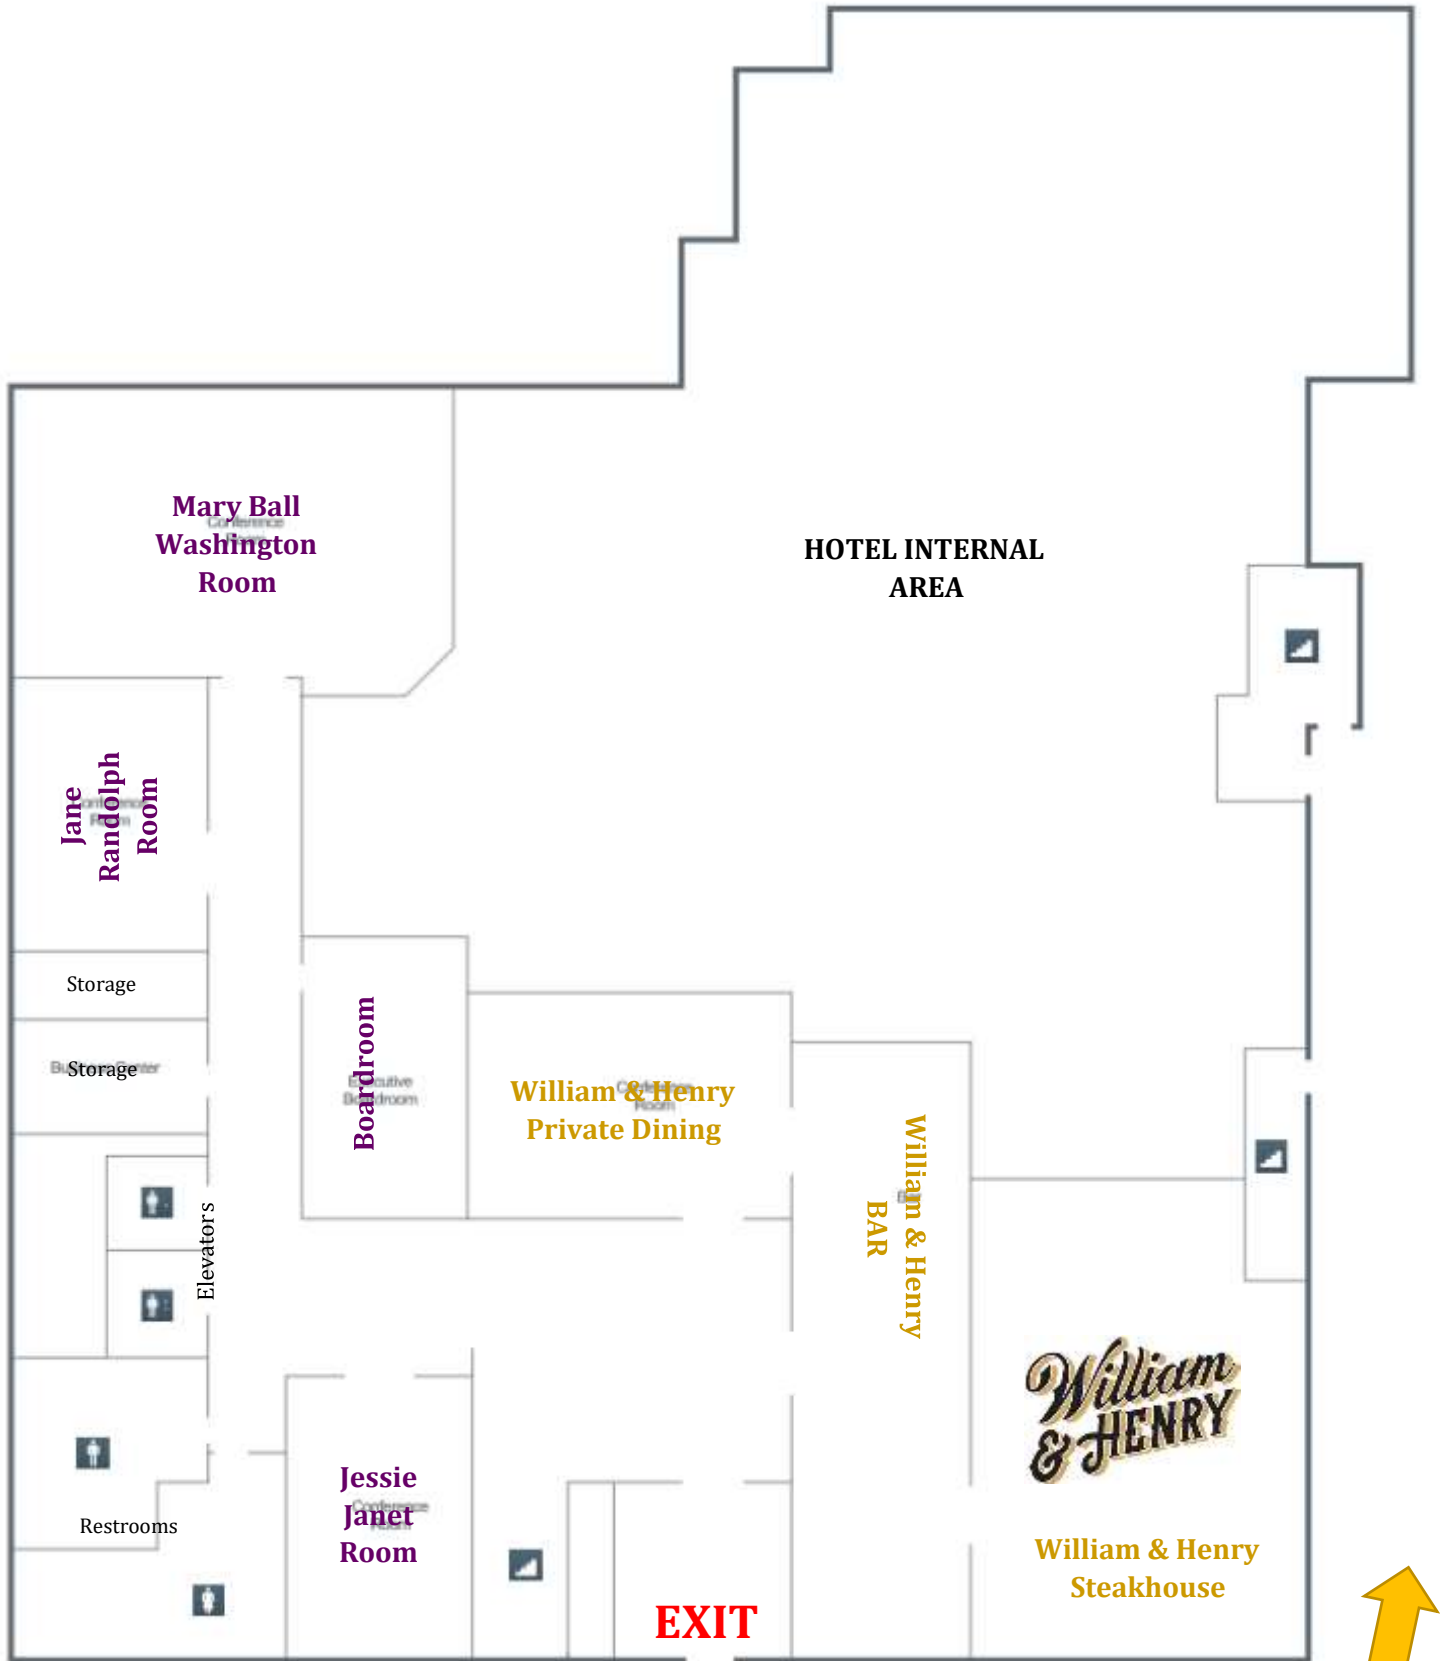

HOTEL AND PARKING MAP

LOWER LEVEL FLOOR PLAN

Access to 8th Street

EVENT
PARKING
GARAGE

MAIN LEVEL FLOOR PLAN

OVERNIGHT
PARKING
GARAGE

2ND Floor Deck

VALET

Lobby
Entrance

EXIT

Access to Church Street

Library &
Business
Center

Main
Entrance

EXIT

EXIT

MariGold Cafe

HOTEL INTERNAL
AREA

Front Desk

Retail
Shop

Lobby

ATM

Staff
Elevator

Ballroom
Foyer

Grand Ballroom
Ballroom

Grand Ballroom
Lounge

Eleanor Rose
Madison Room

The
Gallery

Restroom

Monroe
Room

Access to 8th Street

EVENT
PARKING
GARAGE